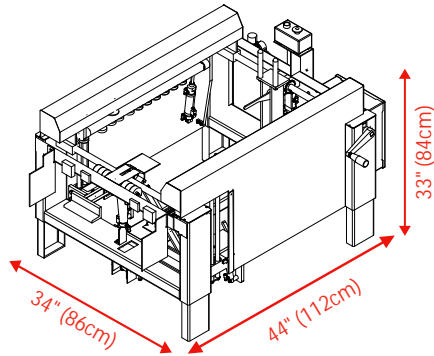

CF5

Dimensions:

☐ CF5 Semi-Automatic

Specifications of the CF5:

Power Requirements:

- „ 110 VAC, 60Hz, single phase, 2 Amps
- ☐ Note: Other voltages available. Contact Loveshaw for details.

Air Requirements:

- „ 6.5 SCFM

Production Rate:

- „ Up to 6 cases per minute, depending on operator dexterity

Case Dimensions:

Length:	8" - 25"☐	203mm - 635mm
Width:	☐ 5.5" - 20"☐	140mm - 508mm
Height:	☐ 3.5" - infinite	89mm - infinite

Features of the CF5:

- „ Plug in operation
- „ Minimal operator training required
- „ Alleviates twisting motion known to cause carpal tunnel syndrome
- „ Slide and lock legs
- „ PLC driven
- „ No lubrication required