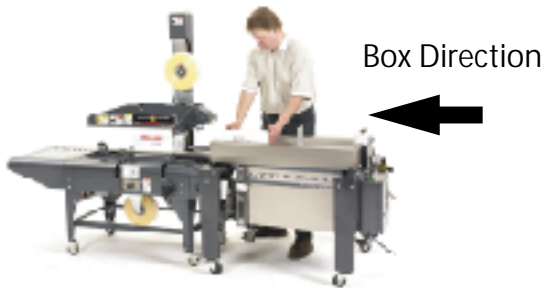

Options of the CF5

- „ ☐ Spare parts kit
- „ ☐ Special electrics
- „ ☐ Custom color
- „ ☐ Casters

Distributor Information:

Additional Case Former Models:

☐ Also Available: SP-304

- „ ☐ 10 cases/min depending on operator dexterity
- „ ☐ Case Dimensions:
  - **Length:** 6" - 24"
    (152mm - 610mm)☐
  - **Width:** ☐ 4.5" - 20"
    (114mm - 508mm)☐
  - **Height:** 4.5" - 24"
    (114mm - 610mm)☐

☐ Also Available: CF-20T

- „ ☐ 6 cases/min
- „ ☐ Case Dimensions:
  - **Length:** 6" - 16"
    (152mm - 406mm)☐
  - **Width:** ☐ 6" - 12"
    (152mm - 305mm)☐
  - **Height:** 4" - 12"
    (105mm - 305mm)☐